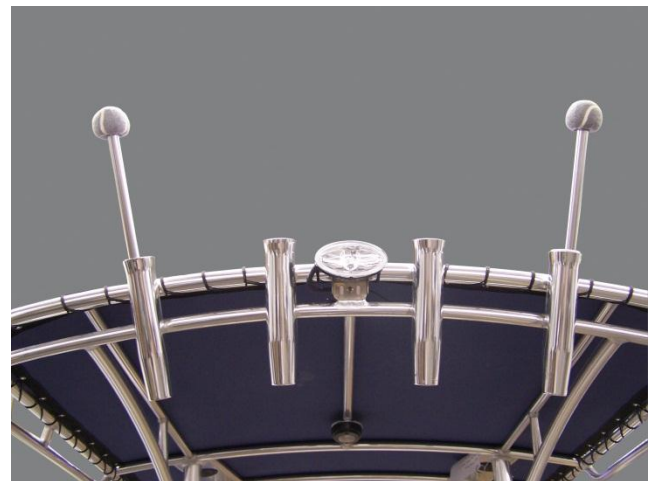

## Cover Features

- Covers the entire boat including the Hard-Top or T-Top.
- Dual zippered entry for easy access when cover is on.
- Hook and loop sleeve sewn in to accommodate VHF antennas.
- Will accommodate a 12" radar dome.
- ¼" Heavy-duty draw rope encased in hem for easy tightening.
- Includes all accessories needed to install cover securely.

# Included Accessories

**1 Self-Adhesive Boat Cover Reinforcement Kit**

**1 Rope Ratchet**

**12 Heavy-Duty Black Polypropylene Tie Down Straps with Quick Release Buckle**

**2 Support Poles**

**Easy Installation Instructions**