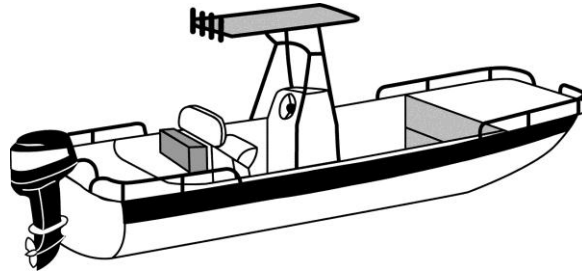

Pricing & Size

Center Console Rounded-Bow Bay Style Fishing Boat with Shallow Draft Hull and T-Top

Part Number	Size	Price
90018SDR	18'6" x 102"	$554.93
90019SDR	19'6" x 102"	$569.13
90020SDR	20'6" x 102"	$583.69
90021SDR	21'6" x 102"	$598.10
90022SDR	22'6" x 102"	$612.49
90023SDR	23'6" x 102"	$626.86
90024SDR	24'6" x 102"	$641.26
90025SDR	25'6" x 102"	$655.64
90026SDR	26'6" x 102"	$670.02
90027SDR	27'6" x 102"	$711.13