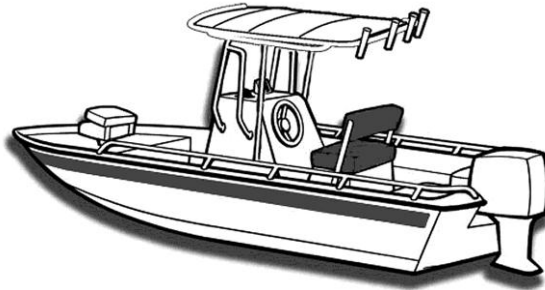

Pricing & Size

V-Hull Center Console Shallow Draft Fishing Boat with T-Top

Part Number	Size	Price
90018SDW	18'6" x 102"	$554.93
90019SDW	19'6" x 102"	$569.13
90020SDW	20'6" x 102"	$583.69
90021SDW	21'6" x 102"	$598.10
90022SDW	22'6" x 102"	$612.49
90023SDW	23'6" x 102"	$626.86
90024SDW	24'6" x 102"	$641.26
90025SDW	25'6" x 108"	$655.64
90026SDW	26'6" x 108"	$670.02
90027SDW	27'6" x 120"	$711.13
90028SDW	28'6" x 120"	$752.24
90029SDW	29'6" x 120"	$788.61
90030SDW	30'6" x 120"	$824.97
90031SDW	31'6" x 120"	$861.34
90032SDW	32'6" x 120"	$897.70
90033SDW	33'6" x 120"	$934.06
90034SDW	34'6" x 120"	$970.42