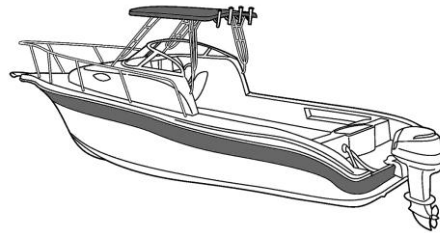

Pricing & Size

V-Hull (Deep-V) Center Console Fishing Boat with T-Top & Walk Around Cuddy with Hard Top

Part Number	Size	Price
90018SD	18'6" x 102"	$554.93
90019SD	19'6" x 102"	$569.13
90020SD	20'6" x 102"	$583.69
90021SD	21'6" x 102"	$598.10
90022SD	22'6" x 102"	$612.49
90023SD	23'6" x 102"	$626.86
90024SD	24'6" x 102"	$641.26
90025SD	25'6" x 108"	$655.64
90026SD	26'6" x 108"	$670.02
90027SD	27'6" x 120"	$711.13
90028SD	28'6" x 120"	$752.24
90029SD	29'6" x 120"	$788.61
90030SD	30'6" x 120"	$824.97
90031SD	31'6" x 120"	$861.34
90032SD	32'6" x 120"	$897.70
90033SD	33'6" x 120"	$934.06
90034SD	34'6" x 120"	$970.42